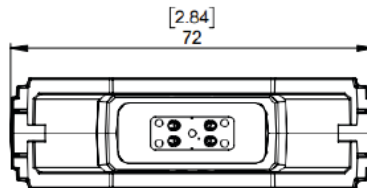

Warning

This device can result in serious injury if not used as instructed. Obey warnings, instructions, and all laws. Comply with current training materials and use of force policies.