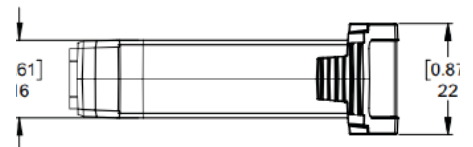

Warning

This device can result in serious injury if not used as instructed. Obey warnings, instructions, and all laws. Comply with current training materials and use of force policies.