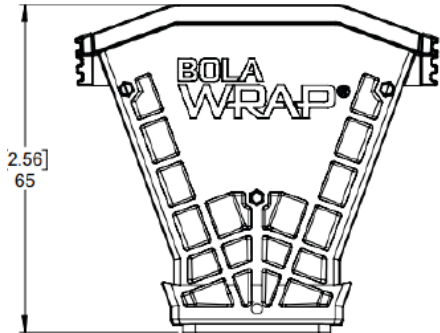

Cassette Specifications Sheet

CASSETTE SPECIFICATIONS

Material
Noryl

Sound Volume
158–162 dB

Kevlar® Cord Strength
230 +/- 20 lb. (104 kg +/- 9 kg)

Weight
Under 2 oz (0.054 kg)

Kevlar® Cord Length
7 ft 6 in +/- 1 in
(2.3 meters +/- .1 meters)

Wraps around Body
1–3 times

Energetic Component
ZPP

Product Features

- ✓ Electronic
- ✓ Textured grip pads
- ✓ Dual LED flashlights
- ✓ Reversible cassette installation
- ✓ Green multi-dot laser on target when powered on